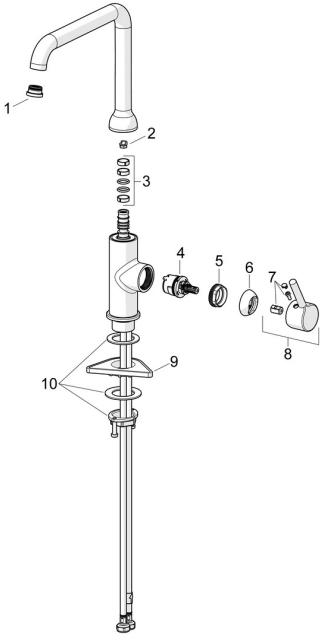

EAN: 4057304019821
static.hansa.com/54202207

Spare parts

SP54202207

	Name	Code
01	Aerator and key, Cascade SLC TJ V	1014808V
02	Spout overturning stopper, 60°/0°	59914264
02	Spout overturning stopper, 120° Discontinued	59914429
03	Sealing kit for spout	59914431
04	Cartridge, 3.0	1014428V
05	Tightening nut, M34x1.5	1012133V
06	Covering cap Chrome	1012132V
07	Symbol plug Chrome	1012105V
08	Lever Chrome	1001749V
09	Supporting plate	59910008
10	Fixing set	59913371