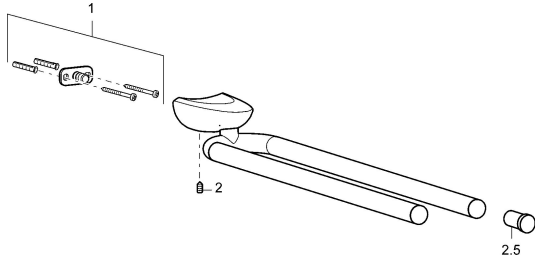

## Spare parts

### SP53790900

	Name	Code
1	Fixing set <span>Discontinued</span>	59912081
2	Pin, M5x8 <span>Discontinued</span>	59912082
2.5	Cap Chrome <span>Discontinued</span>	59912835