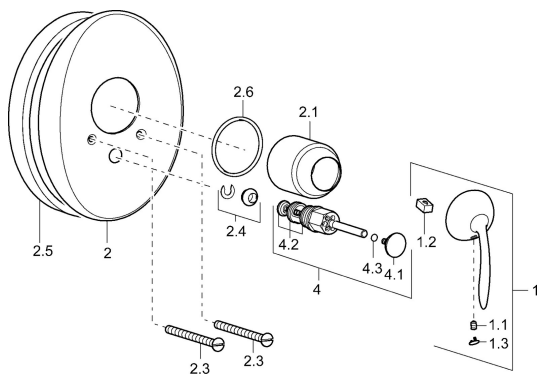

EAN: 4015474106772
static.hansa.com/53629101

Spare parts

SP53629101

	Name	Code
1	Lever Chrome Discontinued	59912864
1.1	Screw, M5x8, SW2.5	59904755
1.2	Bushing	59904778
1.3	Plug Chrome Discontinued	59911480
2	Cover plate Chrome Discontinued	59911911
2.1	Covering cap Chrome Discontinued	59912795
2.3	Screw, M5x65 Chrome	59904847
2.4	Flow limiting cap	59904846
2.6	O-ring, 55x2	59912543
4	Diverter Chrome	59911156
4.2	Sealing kit	59904791
4.3	O-ring, d 4x1	59902331
N.I.	Raising kit, 20 mm	59904983