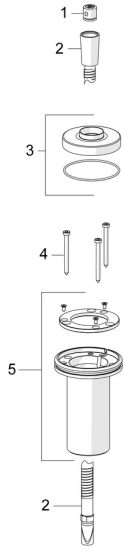

EAN: 4057304014659
static.hansa.com/53549470

Spare parts

SP53549470

	Name	Code
01	Non-return valve	59905714
02	Shower hose, L=1750, G1/2-M12x1 Chrome	59912281
03	Cover plate, d 70 mm Chrome	1003886V
04	Screw, M4x45	59912291
05	Passing-through bushing	59914673