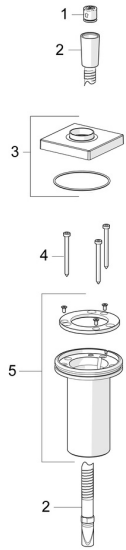

EAN: 4057304014666
static.hansa.com/53549420

Spare parts

SP53549420

	Name	Code
01	Non-return valve	59905714
02	Shower hose, L=1750, G1/2-M12x1 Chrome	59912281
03	Cover flange, 75x75 mm Chrome	1003885V
04	Screw, M4x45	59912291
05	Passing-through bushing	59914673