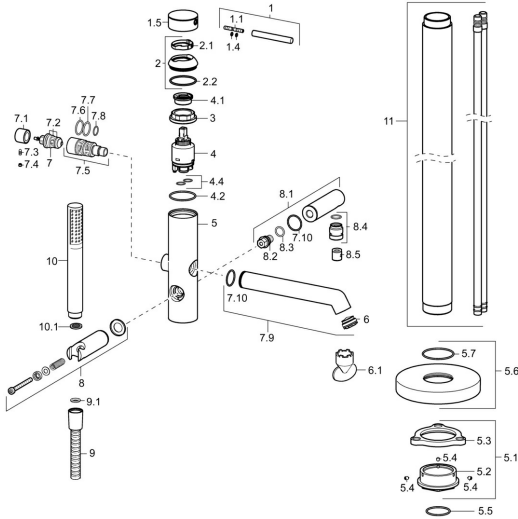

EAN: 4015474172951
static.hansa.com/53272073

Spare parts

SP53272073

	Name	Code
1	Lever, 70 mm	59913331
1.1	Screw, M5x35	59913299
1.4	O-ring, d 3x1.5	59913100
1.5	Cap Black Discontinued	59913333
1.5	Cap Chrome	59913332
1.5	Cap White Discontinued	59913334
2	Covering cap Chrome	59913364
2.1	Bearing ring	59913363
2.2	O-ring, d 38x2	59913212
3	Screw, M42x1, SW34	59913365
4	Cartridge, 3,5 Eco	59912324
4	Cartridge, 3,5 Classic	59913075
4.1	Temperature adjustment limiter	59912325
4.2	O-ring, d 28.24x2.62 Discontinued	59912590
4.4	O-ring, d 10.10x1.60 Discontinued	59905072
5.1	Fixing set Discontinued	59913723
5.4	Screw, M5x6, SW2.5	59912617
5.5	O-ring, d 35x2	59913715
5.6	Cover flange, d 135 mm Chrome Discontinued	59913726
6	Aerator, M24x1 D, CC	59913720
6.1	Key for aerator, M24x1	59913134
7	Diverter	59912870
7.1	Knob Chrome	59912871
7.2	Sealing kit	59904791
7.3	Screw, M4x4	59901027
7.4	Plug Chrome Discontinued	59912869
7.5	Diverter	59913721
7.7	O-ring, 20x2	59912435
7.9	Spout Chrome	59913719
7.10	O-ring, 23x1.78	59910693
8	Hand shower holder Chrome Discontinued	59913718
8.1	Shower pipe Chrome	59913722
8.4	Thread nipple, G1/2xM18x1	59911384
8.5	Non-return valve	59905714
9	Shower hose, L=1250 Chrome	54120400
9.1	Gasket ring, d 21x12x2	59912304
10	Hand shower Chrome	54390100
10.1	Flow limiter	59912777
N.I.	Key, SW30/34	59912108