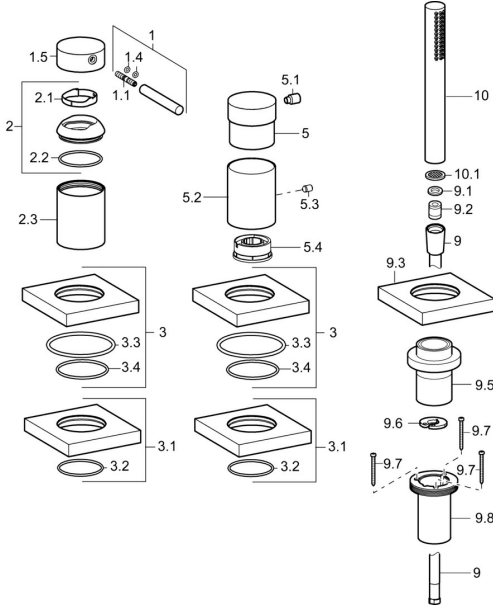

EAN: 4015474277007
static.hansa.com/53259093

Spare parts

SP53259093

	Name	Code
1	Lever, 70 mm	59913331
1.1	Screw, M5x35	59913299
1.4	O-ring, d 3x1.5	59913100
1.5	Cap Chrome	59913332
2	Covering cap Chrome	59913364
2.1	Bearing ring	59913363
2.2	O-ring, d 38x2	59913212
2.3	Cover flange Chrome	59913448
3	Cover flange, 75x75 mm Chrome	59914209
3.1	Cover flange, 75x75 mm Chrome	59914212
3.3	O-ring, 60x3	59913280
3.4	O-ring, d 40x2	59911507
5	Handle Chrome	59913345
5.1	Lever, 9 mm M6 Chrome	59913348
5.2	Cover sleeve Discontinued	59914210
5.3	Screw, M4x4	59901027
5.4	Flow limiter	59911897
9	Shower hose, L=1750, G1/2-M12x1 Chrome	59912281
9.1	Gasket ring, d 21x12x2	59912304
9.2	Non-return valve	59905714
9.3	Cover flange, 75x75 mm Chrome	59913879
9.5	Holder Chrome	59913289
9.6	Disk	59912337
9.7	Screw, M4x45	59912291
9.8	Passing-through bushing	59913288
10	Hand shower Chrome	54390100
10.1	Flow limiter	59912777
N.I.	Raising kit, 30 mm, HM 3.5 (-2015)	59913189
N.I.	Raising kit, 30 mm	59913190
N.I.	Extension screw kit, (2015-)	59914337