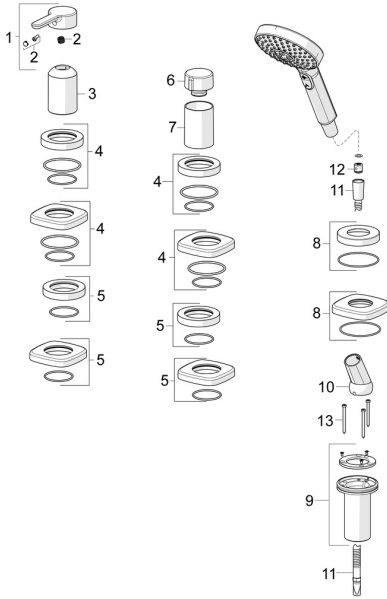

EAN: 4057304007002
static.hansa.com/53259083

Spare parts

SP53259083

	Name	Code
01	Lever Chrome	59914574
02	Symbol plug	59914573
03	Cover sleeve Chrome	59914572
04	Cover plate, 75x75 mm, for Compact Chrome Discontinued	59914675
04	Cover plate, d 72 mm, for Compact Chrome	59914667
05	Cover plate, 75x75 mm Chrome Discontinued	59914676
05	Cover plate, d 72 mm Chrome	59914668
06	Flow control handle Chrome	59914669
07	Cover sleeve Chrome	59914671
08	Cover plate, d 72 mm Chrome	59914672
08	Cover plate, 75x75 mm Chrome Discontinued	59914677
09	Passing-through bushing	59914673
10	Holder Chrome	59912282
11	Shower hose, L=1750, G1/2-M12x1 Chrome	59912281
12	Non-return valve	59905714
13	Screw, M4x45	59912291