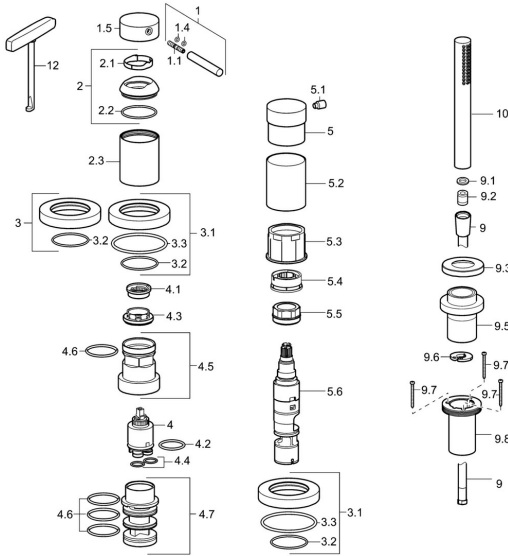

## Spare parts

### SP53259073

	Name	Code
1	Lever, 70 mm	59913331
1.1	Screw, M5x35	59913299
1.4	O-ring, d 3x1.5	59913100
1.5	Cap Chrome	59913332
1.5	Cap Black <b>Discontinued</b>	59913333
1.5	Cap White <b>Discontinued</b>	59913334
2	Covering cap Chrome	59913364
2.1	Bearing ring	59913363
2.2	O-ring, d 38x2	59913212
2.3	Cover flange Chrome	59913448
3	Cover flange Chrome	59913449
3.1	Cover flange Chrome	59913450
3.3	O-ring, 60x3	59913280
4	Cartridge, 3.5 Eco	59912324
4	Cartridge, 3.5 Classic	59913075
4.1	Temperature adjustment limiter	59912325
4.2	O-ring, d 28.24x2.62 <b>Discontinued</b>	59912590
4.3	Tightening nut, M40x1	1003409V
4.4	O-ring, d 10.10x1.60 <b>Discontinued</b>	59905072
4.5	Eye screw, M52x1, AF38	59913274
4.6	O-ring, d 40x2	59911507
4.7	Adapter	59913282
5	Handle Chrome	59913345
5.1	Lever, 9 mm M6 Chrome	59913348
5.2	Protective sleeve Chrome <b>Discontinued</b>	59913451
5.3	Ring	59913285
5.4	Flow limiter	59911897
5.5	Eye screw, M32x1.5	59911898
5.6	Diverter	59912269
9	Shower hose, L=1750, G1/2-M12x1 Chrome	59912281
9.1	Gasket ring, d 21x12x2	59912304
9.2	Non-return valve	59905714
9.3	Cover flange, M70x1, d 72 mm	59913287
9.5	Holder Chrome	59913289
9.6	Disk	59912337
9.7	Screw, M4x45	59912291
9.8	Passing-through bushing	59913288
10	Hand shower Chrome	54390100
12	Tool	59906409
N.I.	Raising kit, 30 mm, HM 3.5 (-2015)	59913189
N.I.	Raising kit, 30 mm	59913190
N.I.	Extension screw kit, (2015-)	59914337