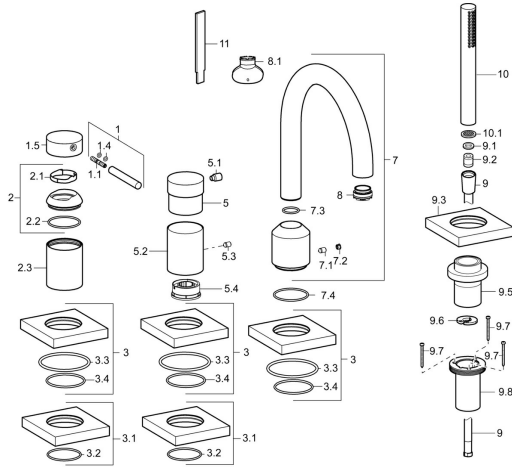

EAN: 4015474276994
static.hansa.com/53122093

Spare parts

SP53122093

	Name	Code
1	Lever, 70 mm	59913331
1.1	Screw, M5x35	59913299
1.4	O-ring, d 3x1.5	59913100
1.5	Cap Chrome	59913332
2	Covering cap Chrome	59913364
2.1	Bearing ring	59913363
2.2	O-ring, d 38x2	59913212
2.3	Cover flange Chrome	59913448
3	Cover flange, 75x75 mm Chrome	59914209
3.1	Cover flange, 75x75 mm Chrome	59914212
3.3	O-ring, 60x3	59913280
3.4	O-ring, d 40x2	59911507
5	Handle Chrome	59913345
5.1	Lever, 9 mm M6 Chrome	59913348
5.2	Cover sleeve Discontinued	59914210
5.3	Screw, M4x4	59901027
5.4	Flow limiter	59911897
7	Spout, L=190 Chrome	59913452
7.1	Screw, M6x9.5	59901609
7.2	Cover plug Chrome	59911840
7.3	O-ring, d 18x2	59913291
7.4	O-ring, 41x2 Discontinued	59913281
8	Aerator, M24x1 STD D CC-XT	59913760
8.1	Key for aerator, M24x1	59913134
9	Shower hose, L=1750, G1/2-M12x1 Chrome	59912281
9.1	Gasket ring, d 21x12x2	59912304
9.2	Non-return valve	59905714
9.3	Cover flange, 75x75 mm Chrome	59913879
9.5	Holder Chrome	59913289
9.6	Disk	59912337
9.7	Screw, M4x45	59912291
9.8	Passing-through bushing	59913288
10	Hand shower Chrome	54390100
10.1	Flow limiter	59912777
11	Tool Discontinued	59912277
N.I.	Raising kit, 30 mm, HM 3.5 (-2015)	59913189
N.I.	Raising kit, 30 mm	59913190
N.I.	Extension screw kit, (2015-)	59914337