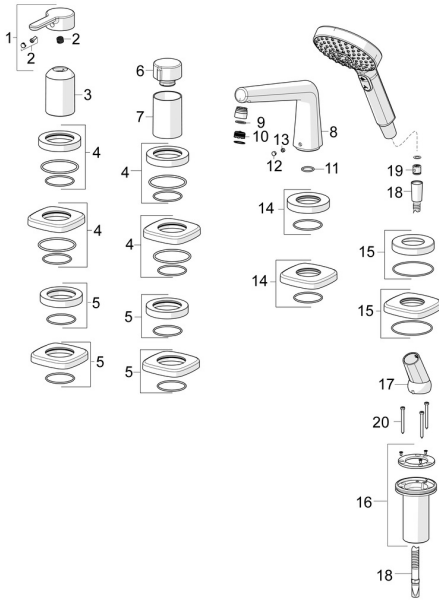

EAN: 4057304007026
static.hansa.com/53122083

Spare parts

SP53122083

	Name	Code
01	Lever Chrome	59914574
02	Symbol plug	59914573
03	Cover sleeve Chrome	59914572
04	Cover plate, d 72 mm, for Compact Chrome	59914667
04	Cover plate, 75x75 mm, for Compact Chrome Discontinued	59914675
05	Cover plate, d 72 mm Chrome	59914668
05	Cover plate, 75x75 mm Chrome Discontinued	59914676
06	Flow control handle Chrome	59914669
07	Cover sleeve Chrome	59914671
08	Spout Chrome Discontinued	59914674
09	Fitting ring for aerator Chrome	59914645
10	Aerator, M18.5x1	59914662
11	O-ring, d 18x2	59913291
12	Cover plug Chrome	59911840
13	Screw, M6x5, SW3	59912916
14	Cover plate, 75x75 mm Chrome Discontinued	59914678
14	Cover plate, d 72 mm Chrome Discontinued	59913278
15	Cover plate, 75x75 mm Chrome Discontinued	59914677
15	Cover plate, d 72 mm Chrome	59914672
16	Passing-through bushing	59914673
17	Holder Chrome	59912282
18	Shower hose, L=1750, G1/2-M12x1 Chrome	59912281
19	Non-return valve	59905714
20	Screw, M4x45	59912291