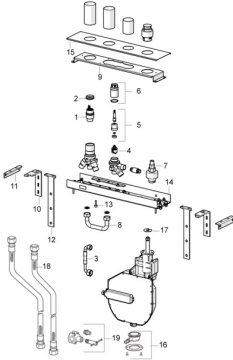

EAN: 4057304007187
static.hansa.com/53080300

Spare parts

SP53080300

	Name	Code
01	Cartridge, 4.0 Classic	59914129
02	Tightening nut, M42x1.5, SW 38	59914128
03	Hose, G3/4xG1/2, L=650	59912693
04	Diverter	59914183
05	Spindle	1003510V
06	Screw sleeve, M36x1.5, SW30	59914696
07	Adapter body	59912362
08	Coupling pipe, G3/4 Discontinued	59912363
09	Angle coupling Discontinued	59912373
10	Angle coupling Discontinued	59912375
11	Angle coupling Discontinued	59912376
12	Fixing part Discontinued	59912377
13	Screw, M8x16, SW7 Discontinued	59912369
14	Body Discontinued	59912372
15	Cover plate Discontinued	59912378
16	Connector	59912351
17	Disk	59912337
18	Flexible pipe, L=1000, G3/4xG3/4	59912246
19	Connector	59910573
N.I.	Roll box for hose	53060200
N.I.	Raising kit, 30 mm	59914626
N.I.	Raising kit, 30 mm	59914627