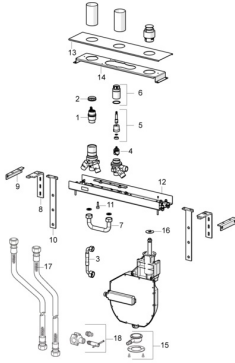

EAN: 4057304007217
static.hansa.com/53070300

Spare parts

SP53070300

	Name	Code
01	Cartridge, 4.0 Classic	59914129
02	Tightening nut, M42x1.5, SW 38	59914128
03	Hose, G3/4xG1/2, L=650	59912693
04	Diverter	59914183
05	Spindle	1003510V
06	Screw sleeve, M36x1.5, SW30	59914696
07	Pipe, G3/4 Discontinued	59912367
08	Angle coupling Discontinued	59912375
09	Angle coupling Discontinued	59912376
10	Fixing part Discontinued	59912377
11	Screw, M8x16, SW7 Discontinued	59912369
12	Body Discontinued	59912372
13	Cover Discontinued	59912371
14	Angle coupling Discontinued	59912373
15	Connector	59912351
16	Disk	59912337
17	Flexible pipe, L=1000, G3/4xG3/4	59912246
18	Connector	59910573
N.I.	Roll box for hose	53060200
N.I.	Raising kit, 30 mm	59914626
N.I.	Raising kit, 30 mm	59914627