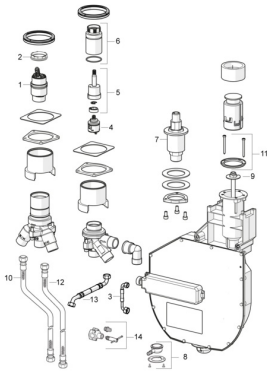

EAN: 4057304007170
static.hansa.com/53040300

Spare parts

SP53040300

	Name	Code
01	Cartridge, 4.0 Classic	59914129
02	Tightening nut, M42x1.5, SW 38	59914128
03	Hose, G3/4xG1/2, L=650	59912693
04	Diverter	59914183
05	Spindle	1003510V
06	Screw sleeve, M36x1.5, SW30	59914696
07	Spout Discontinued	59912355
08	Connector	59912351
09	Disk	59912337
10	Flexible pipe, L=1000, G3/4xG3/4	59912246
11	Retaining ring	59912353
12	Flexible pipe, L=800, G3/4xG3/4	59912247
13	Flexible pipe, L=995, G3/4xG3/4	59912248
14	Connector	59910573
N.I.	Roll box for hose	53060200
N.I.	Raising kit, 30 mm	59914626
N.I.	Raising kit, 30 mm	59914627