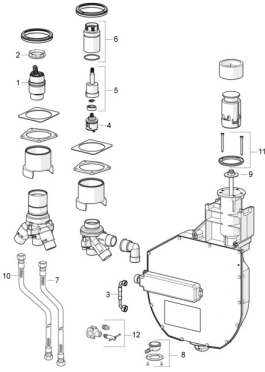

## Spare parts

### SP53030300

	Name	Code
01	Cartridge, 4.0 Classic	59914129
02	Tightening nut, M42x1.5, SW 38	59914128
03	Hose, G3/4xG1/2, L=650	59912693
04	Diverter	59914183
05	Spindle	1003510V
06	Screw sleeve, M36x1.5, SW30	59914696
07	Flexible pipe, L=800, G3/4xG3/4	59912247
08	Connector	59912351
09	Disk	59912337
10	Flexible pipe, L=1000, G3/4xG3/4	59912246
11	Retaining ring	59912353
12	Connector	59910573
N.I.	Roll box for hose	53060200
N.I.	Raising kit, 30 mm	59914626
N.I.	Raising kit, 30 mm	59914627