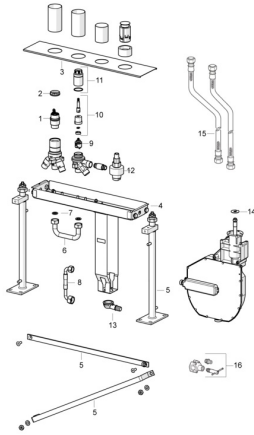

EAN: 4057304007163
static.hansa.com/53020300

Spare parts

SP53020300

	Name	Code
01	Cartridge, 4.0 Classic	59914129
02	Tightening nut, M42x1.5, SW 38	59914128
03	Cover plate	59912361
04	Body	59912364
05	Installation kit	59912359
06	Coupling pipe, G3/4 Discontinued	59912363
07	Retaining ring, 23.9x15.2x2	59902689
08	Hose, G3/4xG1/2, L=650	59912693
09	Diverter	59914183
10	Spindle	1003510V
11	Screw sleeve, M36x1.5, SW30	59914696
12	Adapter body	59912362
13	Connector	59912351
14	Disk	59912337
15	Flexible pipe, L=1000, G3/4xG3/4	59912246
16	Connector	59910573
N.I.	Roll box for hose	53060200
N.I.	Raising kit, 30 mm	59914626
N.I.	Raising kit, 30 mm	59914627