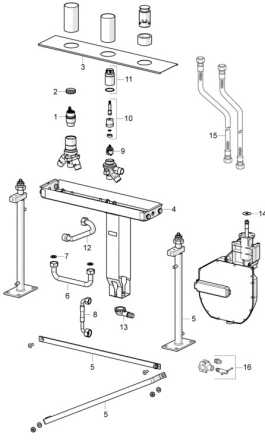

EAN: 4057304007194
static.hansa.com/53010300

Spare parts

SP53010300

| | Name | Code |
|------|---|----------|
| 01 | Cartridge, 4.0 Classic | 59914129 |
| 02 | Tightening nut, M42x1.5, SW 38 | 59914128 |
| 03 | Cover plate | 59912368 |
| 04 | Body | 59912364 |
| 05 | Installation kit | 59912359 |
| 06 | Pipe, G3/4 Discontinued | 59912366 |
| 07 | Retaining ring, 23.9x15.2x2 | 59902689 |
| 08 | Hose, G3/4xG1/2, L=650 | 59912693 |
| 09 | Diverter | 59914183 |
| 10 | Spindle | 1003510V |
| 11 | Screw sleeve, M36x1.5, SW30 | 59914696 |
| 12 | Pipe, G3/4 Discontinued | 59912367 |
| 13 | Connector | 59912351 |
| 14 | Disk | 59912337 |
| 15 | Flexible pipe, L=1000, G3/4xG3/4 | 59912246 |
| 16 | Connector | 59910573 |
| N.I. | Roll box for hose | 53060200 |
| N.I. | Raising kit, 30 mm | 59914626 |
| N.I. | Raising kit, 30 mm | 59914627 |