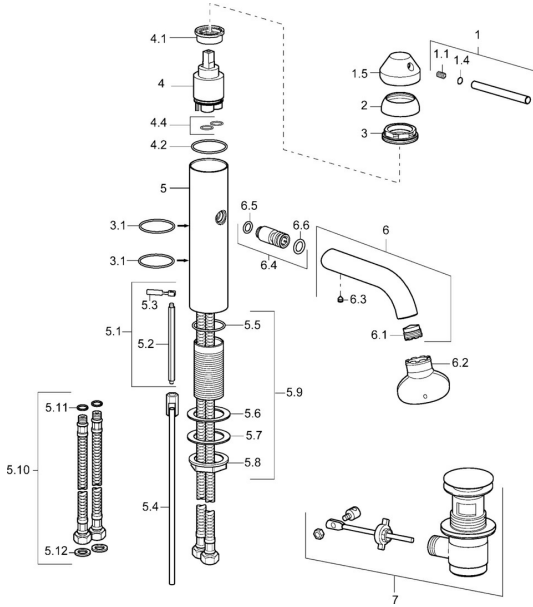

## Spare parts

### SP5291220396

	Name		Code
1	Lever, L=80, 7.7 mm Brushed steel	Discontinued	5991319696
1.1	Screw, M6x16, SW 2.5		59910120
1.5	Cap Brushed steel	Discontinued	5991319596
2	Cap Brushed steel	Discontinued	5991319796
3	Screw, M38x1, SW32	Discontinued	59913198
3.1	O-ring, d 34.65x1.78	Discontinued	59913206
4	Cartridge, 3.5 Eco		59912324
4.1	Temperature adjustment limiter		59912325
4.2	O-ring, d 28.24x2.62	Discontinued	59912590
4.4	O-ring, d 10.10x1.60	Discontinued	59905072
5.1	Lever	Discontinued	59913204
5.4	Link rod, L=258	Discontinued	59913205
5.9	Fixing set	Discontinued	59913207
5.10	Flexible pipe, L=590, G3/8-M10x1	Discontinued	59913166
5.11	O-ring, d 7.65x1.78		59902337
5.12	Gasket, 9.5x14.4x2		59912551
6	Spout, L=120 Brushed steel	Discontinued	5991319996
6.1	Aerator, M18.5 AG	Discontinued	59913200
6.3	Screw, M5x6, SW2.5		59912617
6.4	Nipple	Discontinued	59913203
6.5	O-ring, d 10.5x1.5	Discontinued	59913202
6.6	O-ring, 10.8x2.62	Discontinued	59902339
7	Pop-up waste Brushed steel	Discontinued	5991320896