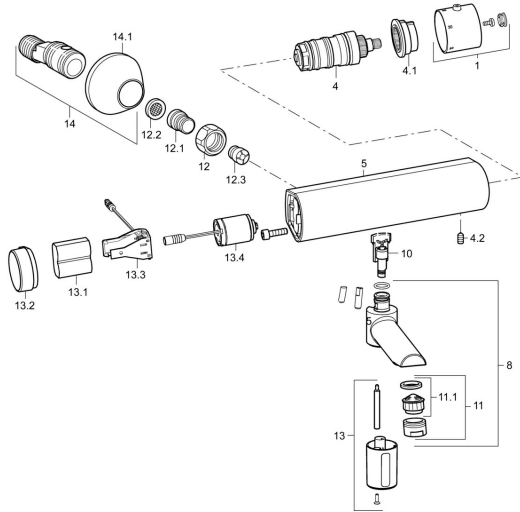

## Spare parts

### SP52722200

	Name	Code
1	Temperature control handle Chrome <b>Discontinued</b>	59913895
4	Thermostatic cartridge, 3.3	59913871
4.1	Retaining ring <b>Discontinued</b>	59913896
4.2	Screw, M6x9.5	59901609
8	Spout, L=110 Chrome <b>Discontinued</b>	59913893
8	Spout, L=170 Chrome <b>Discontinued</b>	59913894
10	Wire <b>Discontinued</b>	59913899
11	Aerator, M24x1 Z Chrome	59906826
11.1	Aerator, M22/24, Z	59906830
12	Connection nut, G3/4, AF30	59902230
12.1	Nipple	59911075
12.2	Filter sealing, G3/4	59911076
12.3	Non-return valve	59905714
13	Electronics	59913892
13.1	Lithium battery, DL223A /CR-P2	59912443
13.2	Cover Chrome <b>Discontinued</b>	59913897
13.3	Battery holder with circuit card <b>Discontinued</b>	59913898
13.4	Solenoid valve	59912240
14	Eccentric coupling with stop valves and cover plates, G1/2xG3/4 Chrome	59902034
14.1	Cover flange Chrome	59904796