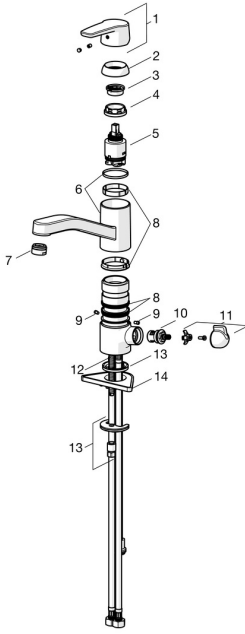

## Spare parts

### SP52662293

	Name	Code
01	Lever Chrome	59914417
02	Covering cap, 33x3 mm Chrome	59912504
03	Temperature adjustment limiter	59912325
04	Tightening nut, M37x1, AF30 <b>Discontinued</b>	59912111
05	Cartridge, 3.5 Classic	59913075
06	Spout Chrome <b>Discontinued</b>	59914432
07	Aerator, M24x1 STD HC A Chrome	59902366
08	Sealing kit	1001264V
08	Sealing kit <b>Discontinued</b>	59913968
09	Spout overturning stopper Chrome <b>Discontinued</b>	59914437
10	Headpart, G1/2	59914433
11	Handle for washing machine valve Chrome <b>Discontinued</b>	59914715
12	Fixing screw, M8x1, L=140	59912474
13	Fixing set	59910749
14	Supporting plate	59910008

### SP52662293(2020)

	Name	Code
01	Lever Chrome	59914417
02	Covering cap, 33x3 mm Chrome	59912504
03	Tightening nut, M37x1, SW30	1005680V
04	Cartridge, 3.5 Classic	59913075
05	Aerator, M24x1 STD HC A Chrome	59902366
06	Sealing kit	1001264V
07	Spout overturning stopper, 120°	59914489
08	Headpart, G1/2	59914433
09	Handle for washing machine valve Chrome <b>Discontinued</b>	59914715
10	Fixing screw, M8x1, L=140	59912474
11	Fixing set	59910749
12	Supporting plate	59910008