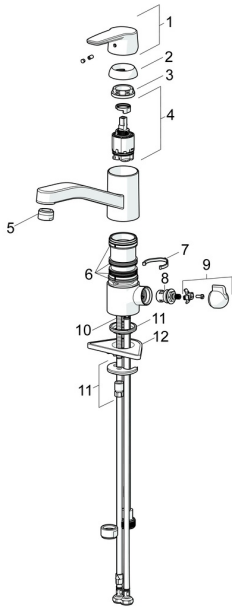

## Spare parts

### SP52662293

	Name	Code
01	Lever Chrome	59914417
02	Covering cap, 33x3 mm Chrome	59912504
03	Temperature adjustment limiter	59912325
04	Tightening nut, M37x1, AF30 <b>Discontinued</b>	59912111
05	Cartridge, 3.5 Classic	59913075
06	Spout Chrome <b>Discontinued</b>	59914432
07	Aerator, M24x1 STD HC A Chrome	59902366
08	Sealing kit	1001264V
08	Sealing kit <b>Discontinued</b>	59913968
09	Spout overturning stopper Chrome <b>Discontinued</b>	59914437
10	Headpart, G1/2	59914433
11	Handle for washing machine valve Chrome <b>Discontinued</b>	59914715
12	Fixing screw, M8x1, L=140	59912474
13	Fixing set	59910749
14	Supporting plate	59910008

### SP52662293(2020)

	Name	Code
01	Lever Chrome	59914417
02	Covering cap, 33x3 mm Chrome	59912504
03	Tightening nut, M37x1, SW30	1005680V
04	Cartridge, 3.5 Classic	59913075
05	Aerator, M24x1 STD HC A Chrome	59902366
06	Sealing kit	1001264V
07	Spout overturning stopper, 120°	59914489
08	Headpart, G1/2	59914433
09	Handle for washing machine valve Chrome <b>Discontinued</b>	59914715
10	Fixing screw, M8x1, L=140	59912474
11	Fixing set	59910749
12	Supporting plate	59910008