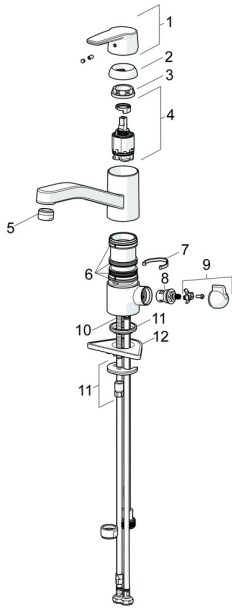

EAN: 4057304002908
static.hansa.com/52662293

Spare parts

SP52662293

	Name	Code
01	Lever Chrome	59914417
02	Covering cap, 33x3 mm Chrome	59912504
03	Temperature adjustment limiter	59912325
04	Tightening nut, M37x1, AF30 Discontinued	59912111
05	Cartridge, 3.5 Classic	59913075
06	Spout Chrome Discontinued	59914432
07	Aerator, M24x1 STD HC A Chrome	59902366
08	Sealing kit	1001264V
08	Sealing kit Discontinued	59913968
09	Spout overturning stopper Chrome Discontinued	59914437
10	Headpart, G1/2	59914433
11	Handle for washing machine valve Chrome Discontinued	59914715
12	Fixing screw, M8x1, L=140	59912474
13	Fixing set	59910749
14	Supporting plate	59910008

Spare parts

SP52662293(2020)

	Name	Code
01	Lever Chrome	59914417
02	Covering cap, 33x3 mm Chrome	59912504
03	Tightening nut, M37x1, SW30	1005680V
04	Cartridge, 3.5 Classic	59913075
05	Aerator, M24x1 STD HC A Chrome	59902366
06	Sealing kit	1001264V
07	Spout overturning stopper, 120°	59914489
08	Headpart, G1/2	59914433
09	Handle for washing machine valve Chrome Discontinued	59914715
10	Fixing screw, M8x1, L=140	59912474
11	Fixing set	59910749
12	Supporting plate	59910008