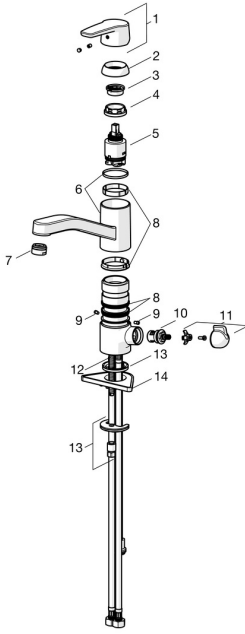

EAN: 4057304002908
static.hansa.com/52662293

Spare parts

SP52662293

	Name	Code
01	Lever Chrome	59914417
02	Covering cap, 33x3 mm Chrome	59912504
03	Temperature adjustment limiter	59912325
04	Tightening nut, M37x1, AF30 Discontinued	59912111
05	Cartridge, 3.5 Classic	59913075
06	Spout Chrome Discontinued	59914432
07	Aerator, M24x1 STD HC A Chrome	59902366
08	Sealing kit	1001264V
08	Sealing kit Discontinued	59913968
09	Spout overturning stopper Chrome Discontinued	59914437
10	Headpart, G1/2	59914433
11	Handle for washing machine valve Chrome Discontinued	59914715
12	Fixing screw, M8x1, L=140	59912474
13	Fixing set	59910749
14	Supporting plate	59910008

Spare parts

SP52662293(2020)

	Name	Code
01	Lever Chrome	59914417
02	Covering cap, 33x3 mm Chrome	59912504
03	Tightening nut, M37x1, SW30	1005680V
04	Cartridge, 3.5 Classic	59913075
05	Aerator, M24x1 STD HC A Chrome	59902366
06	Sealing kit	1001264V
07	Spout overturning stopper, 120°	59914489
08	Headpart, G1/2	59914433
09	Handle for washing machine valve Chrome Discontinued	59914715
10	Fixing screw, M8x1, L=140	59912474
11	Fixing set	59910749
12	Supporting plate	59910008