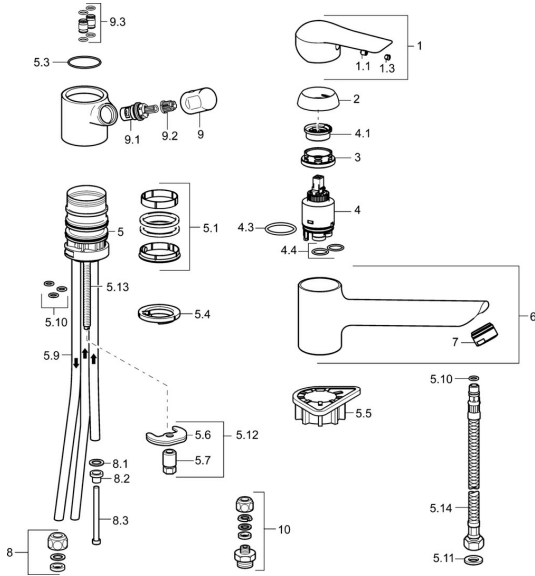

EAN: 4015474261266
static.hansa.com/52621103

Spare parts

SP52621103

	Name	Code
1	Lever Chrome	59913903
1	Lever Chrome	59914629
1.1	Screw, M5x8, SW2.5	59904755
1.3	Symbol plug Grey	59912112
2	Covering cap, 33x3 mm Chrome	59912504
3	Tightening nut, M37x1, AF30 Discontinued	59912111
4	Cartridge, 3.5 Eco	59912324
4	Cartridge, 3.5 Classic	59913075
4.1	Temperature adjustment limiter	59912325
4.3	O-ring, d 28.24x2.62 Discontinued	59912590
4.4	O-ring, d 10.10x1.60 Discontinued	59905072
5.1	Sealing kit	1001264V
5.1	Sealing kit Discontinued	59913968
5.3	O-ring, d 34x1.5	59913975
5.4	Bottom seal	59914591
5.5	Supporting plate	59910008
5.6	Fixing plate	59904765
5.7	Screw, M8x1, SW13	59904766
5.9	Pipe, M8x1, L=560	59912806
5.10	O-ring, 6x1.4	59913266
5.11	Gasket, 9.5x14.4x2	59912551
5.12	Fixing set	59910749
5.13	Fixing screw, M8x1, L=140	59912474
5.14	Hose, M8x1, G3/8, L=370 Discontinued	59913974
6	Spout Chrome Discontinued	59914061
7	Aerator, M24x1 A, low pressure Chrome	59902692
8	Fitting nut	59904969
8.1	Sealing kit, 14.9x8.5x1	59902352
8.2	Sealing kit, 10x8	59902272
8.3	Hose	59902151
9	Handle Chrome Discontinued	59913977
9.1	Headpart, G3/8	59913260
9.2	Adapter White	59910235
9.3	Coupling pipe Discontinued	59913976
10	Connector nipple, G3/4xG3/8 Discontinued	59910940
N.I.	Key, SW30/34	59912108