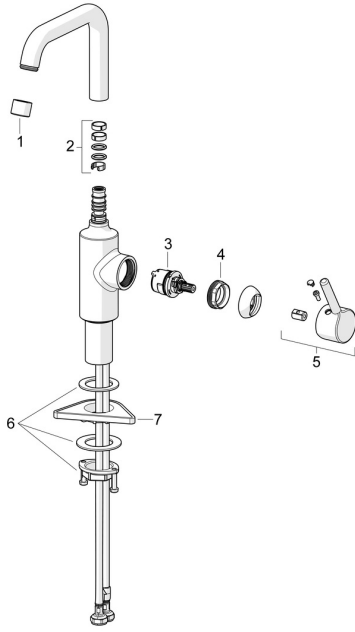

EAN: 4057304021923
static.hansa.com/5255226733

Spare parts

SP5255226733

	Name	Code
01	Aerator, M24x1 STD HC PCA, 6 l/min Matt black	1001071V-33
02	Sealing kit for spout	59914266
03	Cartridge, 3.0	1014428V
04	Tightening nut, M34x1.5	1012133V
05	Lever Matt black	1001749V-33
06	Fixing set	59913479
07	Supporting plate	59910008