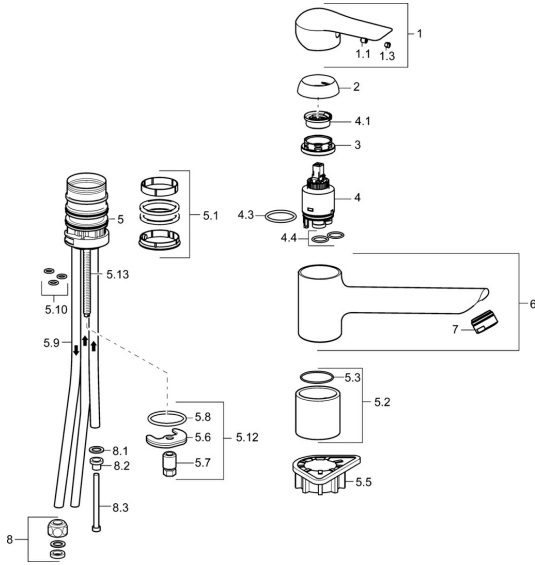

## Spare parts

### SP52491173

	Name	Code
1	Lever Chrome	59913903
1	Lever Chrome	59914629
1.1	Screw, M5x8, SW2.5	59904755
1.3	Symbol plug Grey	59912112
2	Covering cap, 33x3 mm Chrome	59912504
3	Tightening nut, M37x1, AF30 <b>Discontinued</b>	59912111
4	Cartridge, 3.5 Eco	59912324
4	Cartridge, 3.5 Classic	59913075
4.1	Temperature adjustment limiter	59912325
4.3	O-ring, d 28.24x2.62 <b>Discontinued</b>	59912590
4.4	O-ring, d 10.10x1.60 <b>Discontinued</b>	59905072
5.1	Sealing kit	1001264V
5.1	Sealing kit <b>Discontinued</b>	59913968
5.2	Raising socket <b>Discontinued</b>	59913980
5.3	O-ring, d 34x1.5	59913975
5.5	Supporting plate	59910008
5.6	Fixing plate	59904765
5.7	Screw, M8x1, SW13	59904766
5.8	O-ring, d 36.09x d 3.53	59913396
5.9	Pipe, M8x1, L=560	59912806
5.10	O-ring, 6x1.4	59913266
5.12	Fixing set	59910749
5.13	Fixing screw, M8x1, L=140	59912474
6	Spout Chrome <b>Discontinued</b>	59914061
7	Aerator, M24x1 A, low pressure Chrome	59902692
8	Fitting nut	59904969
8.1	Sealing kit, 14.9x8.5x1	59902352
8.2	Sealing kit, 10x8	59902272
8.3	Hose	59902151
N.I.	Key, SW30/34	59912108

### SP52491173(2020)

	Name	Code
01	Lever Chrome	59913903
01	Lever Chrome	59914629
02	Covering cap, 33x3 mm Chrome	59912504
03	Tightening nut, M37x1, SW30	1005680V
04	Cartridge, 3.5 Classic	59913075
05	Aerator, M24x1 A, low pressure Chrome	59902692
06	Sealing kit	1001264V
07	Spout overturning stopper, 120°	59914489
08	Fixing screw, M8x1, L=140	59912474
09	Fixing set	59910749
10	Supporting plate	59910008