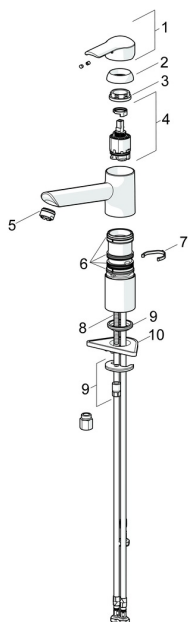

## Spare parts

### SP52491173

	Name	Code
1	Lever Chrome	59913903
1	Lever Chrome	59914629
1.1	Screw, M5x8, SW2.5	59904755
1.3	Symbol plug Grey	59912112
2	Covering cap, 33x3 mm Chrome	59912504
3	Tightening nut, M37x1, AF30 <b>Discontinued</b>	59912111
4	Cartridge, 3.5 Eco	59912324
4	Cartridge, 3.5 Classic	59913075
4.1	Temperature adjustment limiter	59912325
4.3	O-ring, d 28.24x2.62 <b>Discontinued</b>	59912590
4.4	O-ring, d 10.10x1.60 <b>Discontinued</b>	59905072
5.1	Sealing kit	1001264V
5.1	Sealing kit <b>Discontinued</b>	59913968
5.2	Raising socket <b>Discontinued</b>	59913980
5.3	O-ring, d 34x1.5	59913975
5.5	Supporting plate	59910008
5.6	Fixing plate	59904765
5.7	Screw, M8x1, SW13	59904766
5.8	O-ring, d 36.09x d 3.53	59913396
5.9	Pipe, M8x1, L=560	59912806
5.10	O-ring, 6x1.4	59913266
5.12	Fixing set	59910749
5.13	Fixing screw, M8x1, L=140	59912474
6	Spout Chrome <b>Discontinued</b>	59914061
7	Aerator, M24x1 A, low pressure Chrome	59902692
8	Fitting nut	59904969
8.1	Sealing kit, 14.9x8.5x1	59902352
8.2	Sealing kit, 10x8	59902272
8.3	Hose	59902151
N.I.	Key, SW30/34	59912108

### SP52491173(2020)

	Name	Code
01	Lever Chrome	59913903
01	Lever Chrome	59914629
02	Covering cap, 33x3 mm Chrome	59912504
03	Tightening nut, M37x1, SW30	1005680V
04	Cartridge, 3.5 Classic	59913075
05	Aerator, M24x1 A, low pressure Chrome	59902692
06	Sealing kit	1001264V
07	Spout overturning stopper, 120°	59914489
08	Fixing screw, M8x1, L=140	59912474
09	Fixing set	59910749
10	Supporting plate	59910008