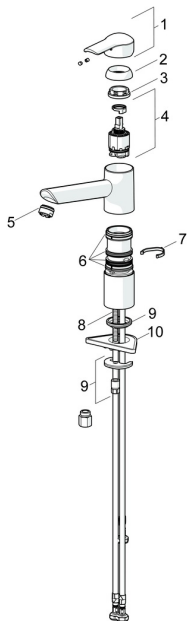

EAN: 4015474261228
static.hansa.com/52491173

Spare parts

SP52491173

	Name	Code
1	Lever Chrome	59913903
1	Lever Chrome	59914629
1.1	Screw, M5x8, SW2.5	59904755
1.3	Symbol plug Grey	59912112
2	Covering cap, 33x3 mm Chrome	59912504
3	Tightening nut, M37x1, AF30 Discontinued	59912111
4	Cartridge, 3.5 Eco	59912324
4	Cartridge, 3.5 Classic	59913075
4.1	Temperature adjustment limiter	59912325
4.3	O-ring, d 28.24x2.62 Discontinued	59912590
4.4	O-ring, d 10.10x1.60 Discontinued	59905072
5.1	Sealing kit	1001264V
5.1	Sealing kit Discontinued	59913968
5.2	Raising socket Discontinued	59913980
5.3	O-ring, d 34x1.5	59913975
5.5	Supporting plate	59910008
5.6	Fixing plate	59904765
5.7	Screw, M8x1, SW13	59904766
5.8	O-ring, d 36.09x d 3.53	59913396
5.9	Pipe, M8x1, L=560	59912806
5.10	O-ring, 6x1.4	59913266
5.12	Fixing set	59910749
5.13	Fixing screw, M8x1, L=140	59912474
6	Spout Chrome Discontinued	59914061
7	Aerator, M24x1 A, low pressure Chrome	59902692
8	Fitting nut	59904969
8.1	Sealing kit, 14.9x8.5x1	59902352
8.2	Sealing kit, 10x8	59902272
8.3	Hose	59902151
N.I.	Key, SW30/34	59912108

Spare parts

SP52491173(2020)

	Name	Code
01	Lever Chrome	59913903
01	Lever Chrome	59914629
02	Covering cap, 33x3 mm Chrome	59912504
03	Tightening nut, M37x1, SW30	1005680V
04	Cartridge, 3.5 Classic	59913075
05	Aerator, M24x1 A, low pressure Chrome	59902692
06	Sealing kit	1001264V
07	Spout overturning stopper, 120°	59914489
08	Fixing screw, M8x1, L=140	59912474
09	Fixing set	59910749
10	Supporting plate	59910008