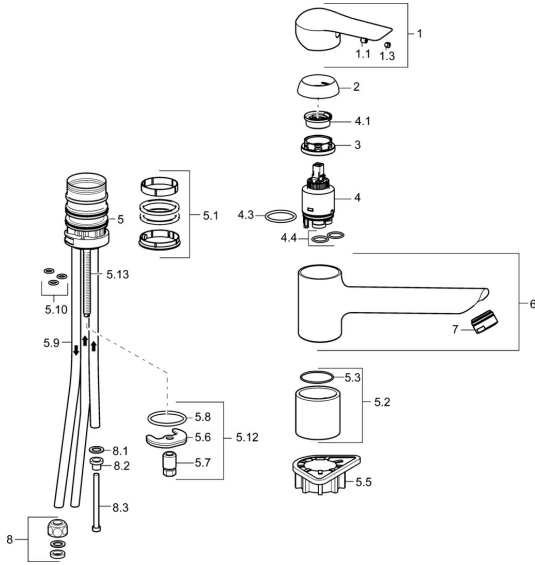

EAN: 4015474261228
static.hansa.com/52491173

Spare parts

SP52491173

	Name	Code
1	Lever Chrome	59913903
1	Lever Chrome	59914629
1.1	Screw, M5x8, SW2.5	59904755
1.3	Symbol plug Grey	59912112
2	Covering cap, 33x3 mm Chrome	59912504
3	Tightening nut, M37x1, AF30 Discontinued	59912111
4	Cartridge, 3.5 Eco	59912324
4	Cartridge, 3.5 Classic	59913075
4.1	Temperature adjustment limiter	59912325
4.3	O-ring, d 28.24x2.62 Discontinued	59912590
4.4	O-ring, d 10.10x1.60 Discontinued	59905072
5.1	Sealing kit	1001264V
5.1	Sealing kit Discontinued	59913968
5.2	Raising socket Discontinued	59913980
5.3	O-ring, d 34x1.5	59913975
5.5	Supporting plate	59910008
5.6	Fixing plate	59904765
5.7	Screw, M8x1, SW13	59904766
5.8	O-ring, d 36.09x d 3.53	59913396
5.9	Pipe, M8x1, L=560	59912806
5.10	O-ring, 6x1.4	59913266
5.12	Fixing set	59910749
5.13	Fixing screw, M8x1, L=140	59912474
6	Spout Chrome Discontinued	59914061
7	Aerator, M24x1 A, low pressure Chrome	59902692
8	Fitting nut	59904969
8.1	Sealing kit, 14.9x8.5x1	59902352
8.2	Sealing kit, 10x8	59902272
8.3	Hose	59902151
N.I.	Key, SW30/34	59912108

Spare parts

SP52491173(2020)

	Name	Code
01	Lever Chrome	59913903
01	Lever Chrome	59914629
02	Covering cap, 33x3 mm Chrome	59912504
03	Tightening nut, M37x1, SW30	1005680V
04	Cartridge, 3.5 Classic	59913075
05	Aerator, M24x1 A, low pressure Chrome	59902692
06	Sealing kit	1001264V
07	Spout overturning stopper, 120°	59914489
08	Fixing screw, M8x1, L=140	59912474
09	Fixing set	59910749
10	Supporting plate	59910008