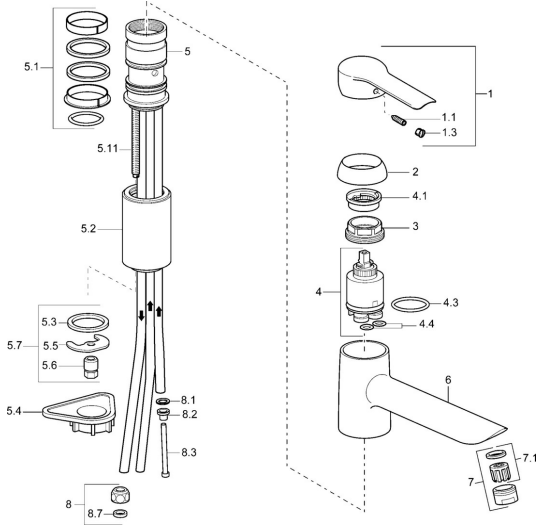

## Spare parts

### SP52491103

	Name	Code
1	Lever Chrome	59914629
1	Lever Chrome	59913903
1.1	Screw, M5x8, SW2.5	59904755
1.3	Symbol plug Grey	59912112
2	Covering cap, 33x3 mm Chrome	59912504
3	Tightening nut, M37x1, AF30 <b>Discontinued</b>	59912111
4	Cartridge, 3.5 Eco	59912324
4.1	Temperature adjustment limiter	59912325
4.3	O-ring, d 28.24x2.62 <b>Discontinued</b>	59912590
4.4	O-ring, d 10.10x1.60 <b>Discontinued</b>	59905072
5.1	Sealing kit	59912514
5.2	Raising socket Chrome <b>Discontinued</b>	59912516
5.3	Gasket, 43x37x3	59912506
5.4	Supporting plate	59910008
5.5	Fixing plate	59904765
5.6	Screw, M8x1, SW13	59904766
5.7	Fixing set	59912113
5.11	Fixing screw, M8x1, L=140	59912474
6	Spout Chrome <b>Discontinued</b>	59912513
7	Aerator, M24x1 A, low pressure Chrome	59902692
7.1	Aerator, M22/24, ND	59901553
8	Fitting nut	59904969
8.1	Sealing kit, 14.9x8.5x1	59902352
8.2	Sealing kit, 10x8	59902272
8.3	Hose	59902151
8.7	Gasket, 15x8x4 <b>Discontinued</b>	59902270
N.I.	Key, SW30/34	59912108