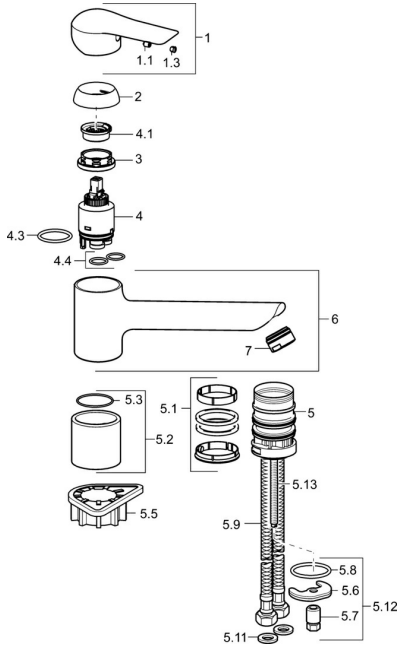

EAN: 4015474261198
static.hansa.com/52482273

Spare parts

SP52482273

	Name	Code
1	Lever Chrome	59913903
1	Lever Chrome	59914629
1.1	Screw, M5x8, SW2.5	59904755
1.3	Symbol plug Grey	59912112
2	Covering cap, 33x3 mm Chrome	59912504
3	Tightening nut, M37x1, AF30 Discontinued	59912111
4	Cartridge, 3.5 Eco	59912324
4	Cartridge, 3.5 Classic	59913075
4.1	Temperature adjustment limiter	59912325
4.3	O-ring, d 28.24x2.62 Discontinued	59912590
4.4	O-ring, d 10.10x1.60 Discontinued	59905072
5.1	Sealing kit	1001264V
5.1	Sealing kit Discontinued	59913968
5.2	Raising socket Discontinued	59913980
5.3	O-ring, d 34x1.5	59913975
5.5	Supporting plate	59910008
5.6	Fixing plate	59904765
5.7	Screw, M8x1, SW13	59904766
5.8	O-ring, d 36.09x d 3.53	59913396
5.9	Flexible pipe, L=550, G3/8-M8x1	59913969
5.10	O-ring, 6x1.4	59913266
5.11	Gasket, 9.5x14.4x2	59912551
5.12	Fixing set	59910749
5.13	Fixing screw, M8x1, L=140	59912474
6	Spout Chrome Discontinued	59914061
7	Aerator, M24x1 STD HC A Chrome	59902366
N.I.	Key, SW30/34	59912108

Spare parts

SP52482273(2020)

	Name	Code
01	Lever Chrome	59913903
01	Lever Chrome	59914629
02	Covering cap, 33x3 mm Chrome	59912504
03	Tightening nut, M37x1, SW30	1005680V
04	Cartridge, 3.5 Classic	59913075
05	Aerator, M24x1 STD HC A Chrome	59902366
06	Sealing kit	1001264V
07	Spout overturning stopper, 120°	59914489
08	Fixing screw, M8x1, L=140	59912474
09	Fixing set	59910749
10	Supporting plate	59910008