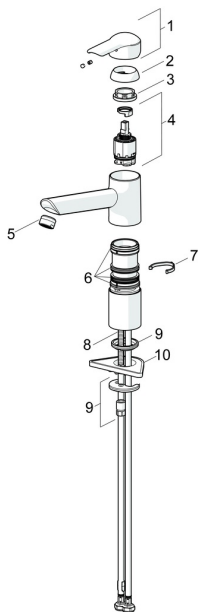

EAN: 4015474261198
static.hansa.com/52482273

Spare parts

SP52482273

	Name	Code
1	Lever Chrome	59913903
1	Lever Chrome	59914629
1.1	Screw, M5x8, SW2.5	59904755
1.3	Symbol plug Grey	59912112
2	Covering cap, 33x3 mm Chrome	59912504
3	Tightening nut, M37x1, AF30 Discontinued	59912111
4	Cartridge, 3.5 Eco	59912324
4	Cartridge, 3.5 Classic	59913075
4.1	Temperature adjustment limiter	59912325
4.3	O-ring, d 28.24x2.62 Discontinued	59912590
4.4	O-ring, d 10.10x1.60 Discontinued	59905072
5.1	Sealing kit	1001264V
5.1	Sealing kit Discontinued	59913968
5.2	Raising socket Discontinued	59913980
5.3	O-ring, d 34x1.5	59913975
5.5	Supporting plate	59910008
5.6	Fixing plate	59904765
5.7	Screw, M8x1, SW13	59904766
5.8	O-ring, d 36.09x d 3.53	59913396
5.9	Flexible pipe, L=550, G3/8-M8x1	59913969
5.10	O-ring, 6x1.4	59913266
5.11	Gasket, 9.5x14.4x2	59912551
5.12	Fixing set	59910749
5.13	Fixing screw, M8x1, L=140	59912474
6	Spout Chrome Discontinued	59914061
7	Aerator, M24x1 STD HC A Chrome	59902366
N.I.	Key, SW30/34	59912108

Spare parts

SP52482273(2020)

	Name	Code
01	Lever Chrome	59913903
01	Lever Chrome	59914629
02	Covering cap, 33x3 mm Chrome	59912504
03	Tightening nut, M37x1, SW30	1005680V
04	Cartridge, 3.5 Classic	59913075
05	Aerator, M24x1 STD HC A Chrome	59902366
06	Sealing kit	1001264V
07	Spout overturning stopper, 120°	59914489
08	Fixing screw, M8x1, L=140	59912474
09	Fixing set	59910749
10	Supporting plate	59910008