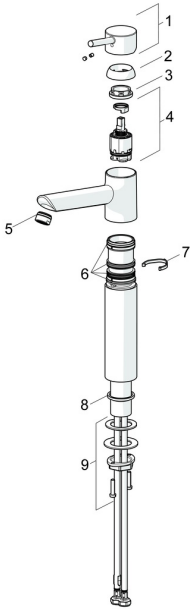

EAN: 4015474261273
static.hansa.com/52472277

Spare parts

SP52472277

	Name	Code
1	Lever Chrome	59913903
1.1	Screw, M5x8, SW2.5	59904755
1.3	Symbol plug Grey	59912112
2	Covering cap, 33x3 mm Chrome	59912504
3	Tightening nut, M37x1, AF30 Discontinued	59912111
4	Cartridge, 3.5 Classic	59913075
4.1	Temperature adjustment limiter	59912325
4.3	O-ring, d 28.24x2.62 Discontinued	59912590
4.4	O-ring, d 10.10x1.60 Discontinued	59905072
5.1	Fixing set	59913371
5.2	Flexible pipe, L=550, G3/8-M8x1	59913969
5.3	Gasket, 9.5x14.4x2	59912551
6	Aerator, M24x1, 6 l/min Chrome	59913727
N.I.	Key, SW30/34	59912108

Spare parts

SP52472277(2020)

	Name	Code
01	Lever Chrome	59913903
02	Covering cap, 33x3 mm Chrome	59912504
03	Tightening nut, M37x1, SW30	1005680V
04	Cartridge, 3.5 Classic	59913075
05	Aerator, M24x1, 6 l/min Chrome	59913727
06	Sealing kit	1001264V
07	Spout overturning stopper, 120°	59914489
08	Bottom seal	59914650
09	Fixing set	59913371