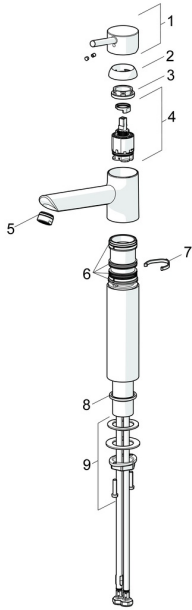

EAN: 4015474261273
static.hansa.com/52472277

Spare parts

SP52472277

	Name	Code
1	Lever Chrome	59913903
1.1	Screw, M5x8, SW2.5	59904755
1.3	Symbol plug Grey	59912112
2	Covering cap, 33x3 mm Chrome	59912504
3	Tightening nut, M37x1, AF30 Discontinued	59912111
4	Cartridge, 3.5 Classic	59913075
4.1	Temperature adjustment limiter	59912325
4.3	O-ring, d 28.24x2.62 Discontinued	59912590
4.4	O-ring, d 10.10x1.60 Discontinued	59905072
5.1	Fixing set	59913371
5.2	Flexible pipe, L=550, G3/8-M8x1	59913969
5.3	Gasket, 9.5x14.4x2	59912551
6	Aerator, M24x1, 6 l/min Chrome	59913727
N.I.	Key, SW30/34	59912108

Spare parts

SP52472277(2020)

	Name	Code
01	Lever Chrome	59913903
02	Covering cap, 33x3 mm Chrome	59912504
03	Tightening nut, M37x1, SW30	1005680V
04	Cartridge, 3.5 Classic	59913075
05	Aerator, M24x1, 6 l/min Chrome	59913727
06	Sealing kit	1001264V
07	Spout overturning stopper, 120°	59914489
08	Bottom seal	59914650
09	Fixing set	59913371