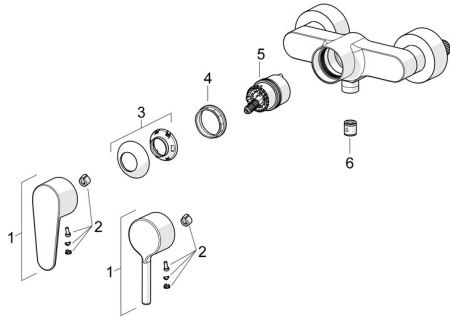

EAN: 4057304017292
static.hansa.com/52450163

Spare parts

SP52450163

	Name	Code
01	Lever Chrome	1014994V
01	Lever Chrome	1014997V
02	Symbol plug	59914573
03	Covering cap Chrome	59914649
04	Tightening nut, M42x1.5, SW 38	59914128
05	Cartridge	59914665
06	Non-return valve	59905714