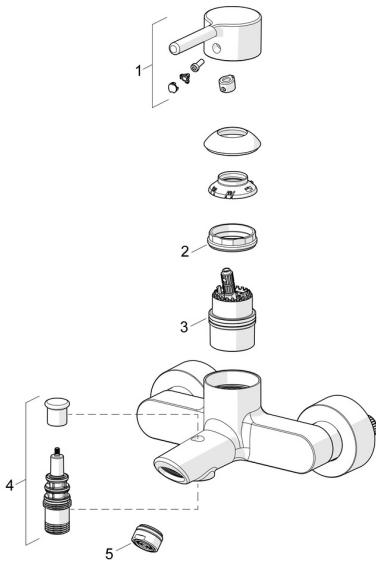

### Spare parts

#### SP5244226733

	Name	Code
01	Lever Matt black	1014994V-33
02	Tightening nut, M42x1.5, SW 38	59914128
03	Cartridge	59914665
04	Diverter Matt black	1017316V-33
05	Aerator, STD M24x1 CC D Matt black	1018460V-33
N.I.	Non-return valve	59905714