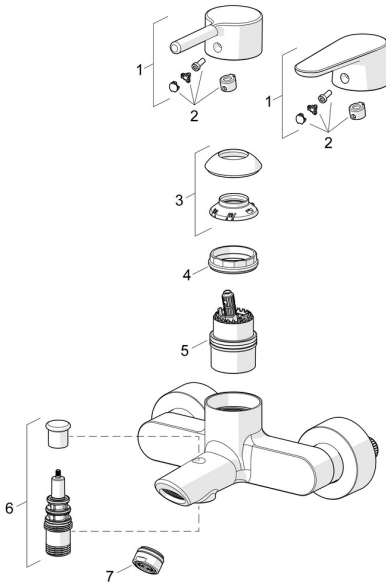

EAN: 4057304017315
static.hansa.com/52442263

Spare parts

SP52442263

	Name	Code
01	Lever Chrome	1014994V
01	Lever Chrome	1014997V
02	Symbol plug	59914573
03	Covering cap Chrome	59914649
04	Tightening nut, M42x1.5, SW 38	59914128
05	Cartridge	59914665
06	Diverter	59912706
07	Aerator, M24x1 D Chrome	59911829
N.I.	Non-return valve	59905714