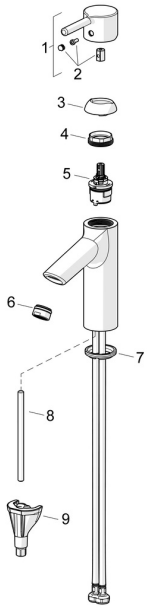

## Spare parts

### SP5240226700006

	Name	Code
01	Lever Chrome	1002143V
02	Symbol plug Chrome	1012105V
03	Covering cap Chrome	1012421V
04	Tightening nut, M34x1.5	1012133V
05	Cartridge, 3.0 cold start	1014430V
06	Aerator, M24x1, 6 l/min Chrome	59913727
07	Bottom seal	59914591
08	Fixing screw, M8x1, L=130	59914474
09	Fixing set	59914475