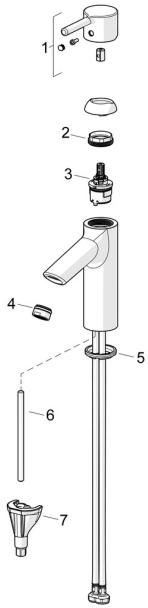

EAN: 4057304020018
static.hansa.com/5237226733

Spare parts

SP5237226733

	Name	Code
01	Lever Matt black	1015000V-33
02	Tightening nut, M34x1.5	1012133V
03	Cartridge, 3.0	1014428V
04	Aerator, STD M24x1 HC PCA 6 l/min Matt black	1018459V-33
05	Bottom seal	59914591
06	Fixing screw, M8x1, L=130	59914474
07	Fixing set	59914475