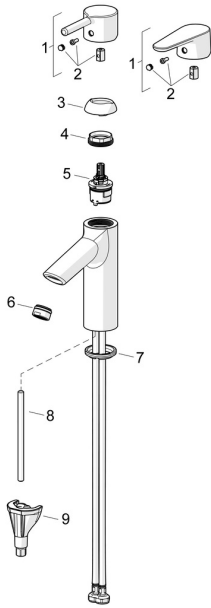

EAN: 4057304017131
static.hansa.com/52372263

Spare parts

SP52372263

	Name	Code
01	Lever Chrome	1014995V
01	Lever Chrome	1015000V
02	Symbol plug Chrome	1012105V
03	Covering cap Chrome	1012421V
04	Tightening nut, M34x1.5	1012133V
05	Cartridge, 3.0	1014428V
06	Aerator, M24x1, 6 l/min Chrome	59913727
07	Bottom seal	59914591
08	Fixing screw, M8x1, L=130	59914474
09	Fixing set	59914475