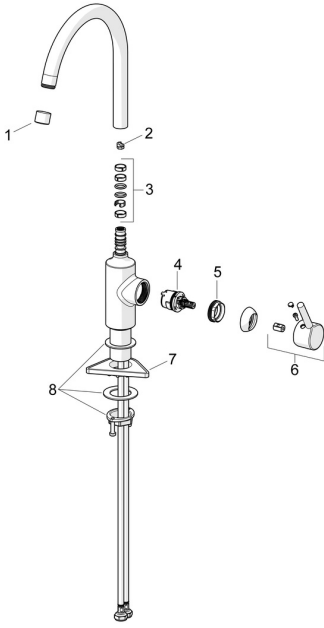

## Spare parts

### SP5220226733

	Name	Code
01	Aerator, STD M22x1 CC A Matt black	1017047V-33
02	Spout overturning stopper, 60°/0°	59914264
02	Spout overturning stopper, 120° <span style="background-color: #cccccc; padding: 2px;">Discontinued</span>	59914429
03	Sealing kit for spout	59914431
04	Cartridge, 3.0	1014428V
05	Tightening nut, M34x1.5	1012133V
06	Lever Matt black	1001749V-33
07	Supporting plate	59910008
08	Fixing set	59913371