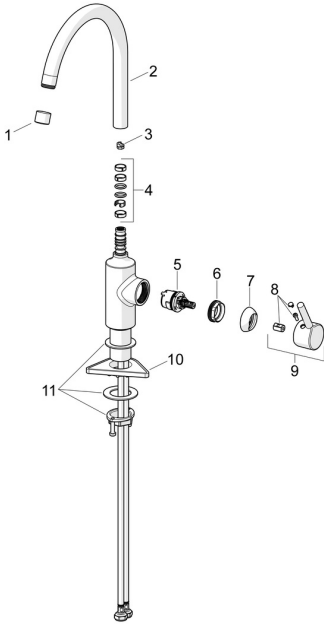

EAN: 4057304019814
static.hansa.com/52202267

Spare parts

SP52202267

	Name	Code
01	Aerator, STD M22x1 CC A Chrome	1017047V
02	High spout, L=208 Chrome Discontinued	59914498
03	Spout overturning stopper, 60° / 0°	59914264
03	Spout overturning stopper, 120° Discontinued	59914429
04	Sealing kit for spout	59914431
05	Cartridge, 3.0	1014428V
06	Tightening nut, M34x1.5	1012133V
07	Covering cap Chrome	1012132V
08	Symbol plug Chrome	1012105V
09	Lever Chrome	1001749V
10	Supporting plate	59910008
11	Fixing set	59913371