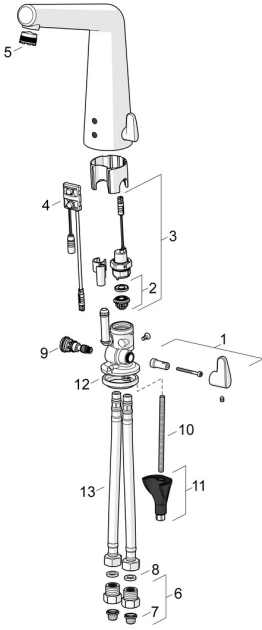

EAN: 4057304006623  
[static.hansa.com/51942211](http://static.hansa.com/51942211)  
**Spare parts**

## SP51942211

	Name	Code
01	Temperature control handle Chrome	59914568
02	Membrane for solenoid valve	1006500V
02	Membrane support ring <b>Discontinued</b>	59914090
03	Solenoid valve, 6 V	59914091
04	Sensor, 6/9/12 V, Bluetooth	59914567
05	Aerator and key, M18.5x1	59914592
06	One-way valve with litter screen Chrome	59914086
07	Litter filters	59914085
08	Gasket, 8x14.3x2	59914087
09	Temperature regulator	59914089
10	Fixing screw, M8x1, L=250 <b>Discontinued</b>	59914726
11	Fixing set	59914475
12	Bottom seal	59914591
13	Flexible pipe, L=500, G3/8-M10x1 <b>Discontinued</b>	59914594
N.I.	Limiter	59914106
N.I.	Power supply, 230/9 V, 550 mA	64490900