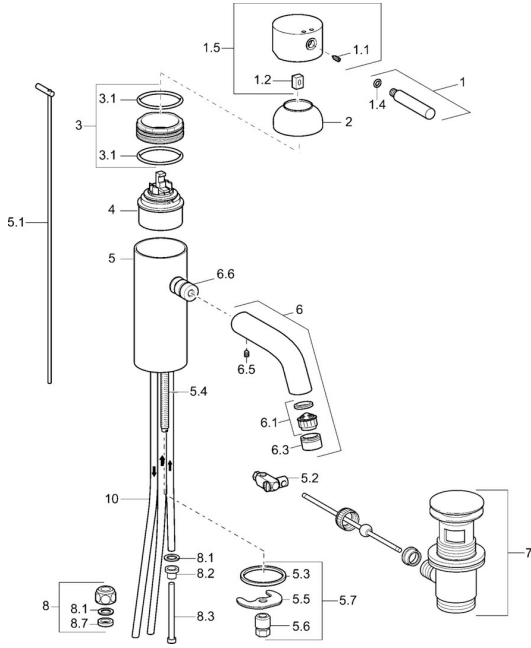

EAN: 4015474070097
static.hansa.com/51911101

Spare parts

SP51911101

	Name		Code
1	Lever, (-2009) Chrome Discontinued		59912466
1.1	Screw, M5x8, SW2.5		59904755
1.2	Bushing		59904778
1.4	O-ring, d 6x1		59912136
1.5	Cover Chrome Discontinued		59912465
2	Covering cap Chrome Discontinued		59912468
3	Eye screw, M50x1, SW45 Discontinued		59912469
3.1	O-ring, d 46x2		59912470
4	Cartridge, 4.8 eco		59904601
5.1	Pop-up operating rod Chrome Discontinued		59912473
5.2	Swivel joint		59904624
5.3	Gasket, 37x48x3.5		59911422
5.4	Fixing screw, M8x1, L=140		59912474
5.5	Fixing plate		59904765
5.6	Screw, M8x1, SW13		59904766
5.7	Fixing set		59910749
6	Spout Discontinued		59912475
6.1	Aerator, M22/24, ND		59901553
6.3	Aerator and key, M24x1, (2002-) Chrome		59912225
6.5	Pin, M5x6, SW2.6 Discontinued		59912477
6.6	Nipple Discontinued		59912478
7	Pop-up waste Chrome		59911441
8	Fitting nut		59904969
8.1	Sealing kit, 14.9x8.5x1		59902352
8.2	Sealing kit, 10x8		59902272
8.3	Hose		59902151
8.7	Gasket, 15x8x4 Discontinued		59902270