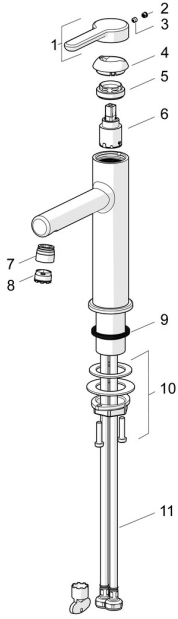

EAN: 4057304015113
static.hansa.com/51882293

Spare parts

SP51882293

| | Name | Code |
|----|--|----------|
| 01 | Lever Chrome Discontinued | 59914637 |
| 02 | Cover plug Chrome | 59913762 |
| 03 | Screw, M5x8, SW2.5 | 59904755 |
| 04 | Covering cap Chrome Discontinued | 59914638 |
| 05 | Tightening nut, M32x1, SW24 | 59913958 |
| 06 | Cartridge, 2.5 | 59913914 |
| 07 | Fitting ring for aerator Chrome | 59914645 |
| 08 | Aerator, M18.5x1, TJ | 59913366 |
| 09 | Bottom seal | 59914650 |
| 10 | Fixing set | 59913371 |
| 11 | Flexible pipe, L=475, G3/8-M10x1 LH Discontinued | 59914468 |