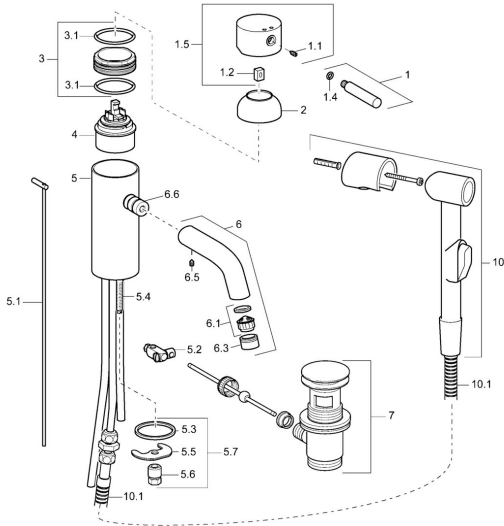

## Spare parts

### SP51872101

	Name		Code
1	Lever, (-2009) Chrome <b>Discontinued</b>		59912466
1.1	Screw, M5x8, SW2.5		59904755
1.2	Bushing		59904778
1.4	O-ring, d 6x1		59912136
1.5	Cover Chrome <b>Discontinued</b>		59912465
2	Covering cap Chrome <b>Discontinued</b>		59912468
3	Eye screw, M50x1, SW45 <b>Discontinued</b>		59912469
3.1	O-ring, d 46x2		59912470
4	Cartridge, 4.8 eco		59904601
5.1	Pop-up operating rod Chrome <b>Discontinued</b>		59912473
5.2	Swivel joint		59904624
5.3	Gasket, 37x48x3.5		59911422
5.4	Fixing screw, M8x1, L=140		59912474
5.5	Fixing plate		59904765
5.6	Screw, M8x1, SW13		59904766
5.7	Fixing set		59910749
6	Spout <b>Discontinued</b>		59912475
6.1	Aerator, M22/24 A		59902081
6.3	Aerator and key, M24x1, (2002-) Chrome		59912225
6.5	Pin, M5x6, SW2.6 <b>Discontinued</b>		59912477
6.6	Nipple <b>Discontinued</b>		59912478
7	Pop-up waste Chrome		59911441
10	Bidetta hand shower Chrome <b>Discontinued</b>		59912758
10.1	Shower hose, G3/8xG1/2 Chrome <b>Discontinued</b>		59912757