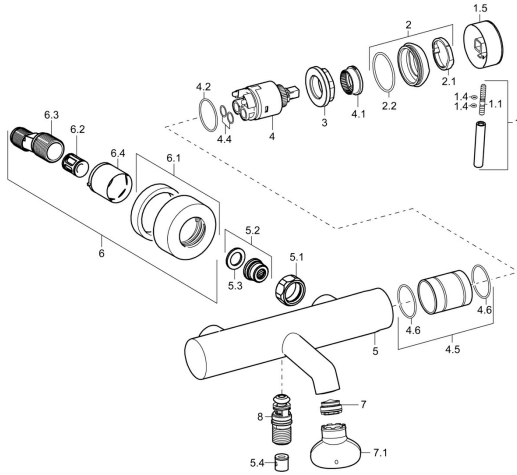

EAN: 4015474172937
static.hansa.com/51852173

Spare parts

SP51852173

	Name	Code
1	Lever, L=50, M5 IG	59913335
1.1	Screw, M5x35	59913299
1.4	O-ring, d 3x1.5	59913100
1.5	Cap Chrome	59913332
1.5	Cap White Discontinued	59913334
1.5	Cap Black Discontinued	59913333
2	Covering cap Chrome	59913364
2.1	Bearing ring	59913363
2.2	O-ring, d 38x2	59913212
3	Screw, M42x1, SW34	59913365
4	Cartridge, 3.5 Eco	59912324
4	Cartridge, 3.5 Classic	59913075
4.1	Temperature adjustment limiter	59912325
4.2	O-ring, d 28.24x2.62 Discontinued	59912590
4.4	O-ring, d 10.10x1.60 Discontinued	59905072
4.5	Collar Discontinued	59913433
5.1	Connection nut, G3/4, AF30	59902230
5.2	Seat, G1/2, L, WAF10	59904618
5.3	Retaining ring, 23.9x15.2x2	59902689
5.4	Non-return valve	59905714
6.1	Cover flange Chrome	59913432
6.2	Silencer	59904792
6.3	Eccentric connector, G3/4xG1/2, DN15	59910254
6.4	Cover sleeve Chrome	59912651
7	Aerator, M24x1 C	59913131
7.1	Key for aerator, M24x1	59913134
8	Diverter Chrome	59913101
N.I.	Key, SW30/34	59912108