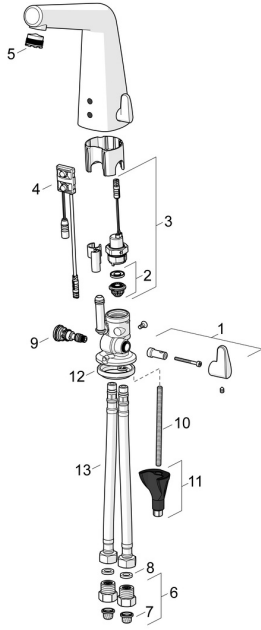

EAN: 4057304006593
static.hansa.com/51792221

Spare parts

SP51792221

	Name	Code
01	Temperature control handle Chrome	59914568
02	Membrane for solenoid valve	1006500V
02	Membrane support ring Discontinued	59914090
03	Solenoid valve, 6 V	59914091
04	Sensor, 6/9/12 V, Bluetooth	59914567
05	Aerator and key, M18.5x1	59914592
06	One-way valve with litter screen Chrome	59914086
07	Litter filters	59914085
08	Gasket, 8x14.3x2	59914087
09	Temperature regulator	59914089
10	Fixing screw, M8x1, L=130	59914474
11	Fixing set	59914475
12	Bottom seal	59914591
13	Flexible pipe, L=400, G3/8-M10x1	59914593
N.I.	Rapid pop-up waste Chrome	59913988
N.I.	Limiter	59914106
N.I.	Power supply, 230/9 V, 550 mA	64490900