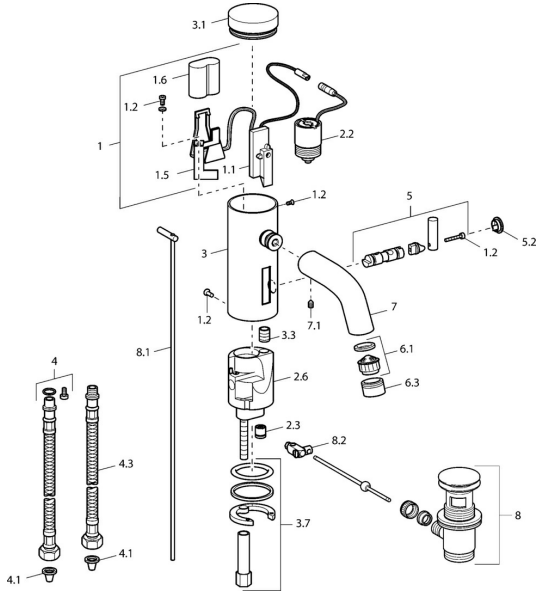

EAN: 4015474057425
static.hansa.com/51792211

Spare parts

SP51792211

| | Name | Code |
|------|---|----------|
| 1 | Electronics Discontinued | 59912438 |
| 1.2 | Screw | 59912450 |
| 1.5 | Holder | 59912442 |
| 1.6 | Lithium battery, DL223A /CR-P2 | 59912443 |
| 2.2 | Solenoid valve | 59912240 |
| 2.3 | Non-return valve | 59911674 |
| 3.1 | Cover Chrome Discontinued | 59912444 |
| 3.3 | Sleeving | 59911678 |
| 3.7 | Fixing set | 59911680 |
| 4 | Flexible pipe, G3/8x10 (2008-) | 59912447 |
| 4.1 | Litter filter | 59911684 |
| 4.3 | Hose, M12x1, G3/8, L=400 | 59911682 |
| 5 | Lever Discontinued | 59912446 |
| 5.2 | Covering cap Chrome Discontinued | 59912448 |
| 6.1 | Aerator, M22/24, Z | 59906830 |
| 6.3 | Aerator and key, M24x1, (2002-) Chrome | 59912225 |
| 7 | Spout Chrome Discontinued | 59912441 |
| 7.1 | Screw, M5x8, SW2.5 | 59904755 |
| 8 | Pop-up waste Chrome | 59911441 |
| 8.1 | Pop-up operating rod Chrome | 59912449 |
| 8.2 | Swivel joint | 59904624 |
| N.I. | Diverter and cartridge | 59912788 |