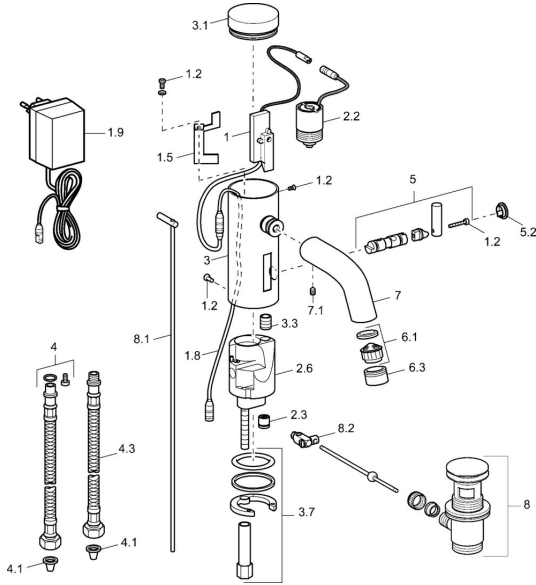

EAN: 4015474057395
static.hansa.com/51792200

Spare parts

SP51792200

	Name	Code
1	Electronics	59912436
1.2	Screw	59912450
1.5	Holder	59912442
1.8	Connection cable	59910770
1.9	Power supply, 230/6 V DC	59911671
2.2	Solenoid valve	59912240
2.3	Non-return valve	59911674
3.1	Cover Chrome Discontinued	59912444
3.3	Sleeving	59911678
3.7	Fixing set	59911680
4	Flexible pipe, G3/8x10 (2008-)	59912447
4.1	Litter filter	59911684
4.3	Hose, M12x1, G3/8, L=400	59911682
5	Lever Discontinued	59912446
5.2	Covering cap Chrome Discontinued	59912448
6.1	Aerator, M22/24, Z	59906830
6.3	Aerator and key, M24x1, (2002-) Chrome	59912225
7	Spout Chrome Discontinued	59912441
7.1	Screw, M5x8, SW2.5	59904755
8	Pop-up waste Chrome	59911441
8.1	Pop-up operating rod Chrome	59912449
8.2	Swivel joint	59904624
N.I.	Diverter and cartridge	59912788
N.I.	Connection cable, L=1500	59910648