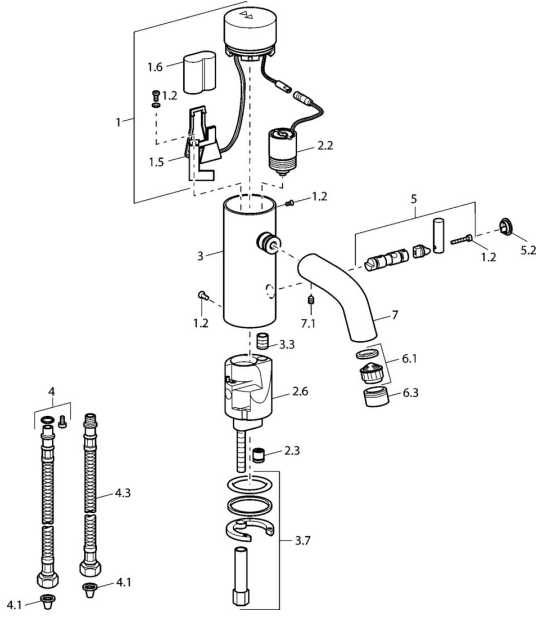

## Spare parts

### SP51762211

	Name	Code
1	Electronics	59912440
1.2	Screw	59912450
1.5	Holder	59912442
1.6	Lithium battery, DL223A /CR-P2	59912443
2.2	Solenoid valve	59912240
2.3	Non-return valve	59911674
3.3	Sleeving	59911678
3.7	Fixing set	59911680
4	Flexible pipe, G3/8x10 (2008-)	59912447
4.1	Litter filter	59911684
4.3	Hose, M12x1, G3/8, L=400	59911682
5	Lever <b>Discontinued</b>	59912446
5.2	Covering cap Chrome <b>Discontinued</b>	59912448
6.1	Aerator, M22/24, Z	59906830
6.3	Aerator and key, M24x1, (2002-) Chrome	59912225
7	Spout Chrome <b>Discontinued</b>	59912441
7.1	Screw, M5x8, SW2.5	59904755
N.I.	Diverter and cartridge	59912788