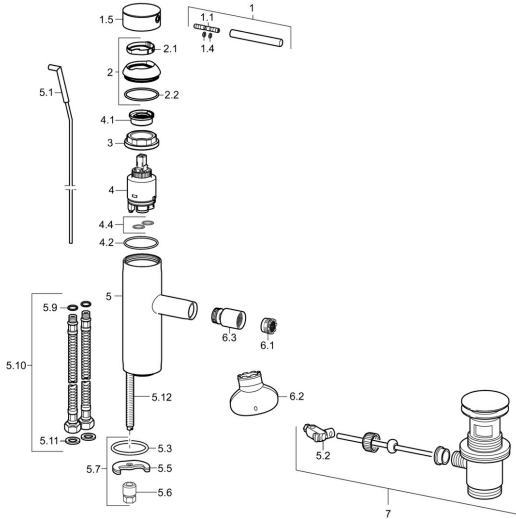

EAN: 4015474172623
static.hansa.com/51733273

Spare parts

SP51733273

	Name	Code
1	Lever, 70 mm	59913331
1.1	Screw, M5x35	59913299
1.4	O-ring, d 3x1.5	59913100
1.5	Cap White Discontinued	59913334
1.5	Cap Black Discontinued	59913333
1.5	Cap Chrome	59913332
2	Covering cap Chrome	59913364
2.1	Bearing ring	59913363
2.2	O-ring, d 38x2	59913212
3	Screw, M42x1, SW34	59913365
4	Cartridge, 3.5 Classic	59913075
4	Cartridge, 3.5 Eco	59912324
4.1	Temperature adjustment limiter	59912325
4.2	O-ring, d 28.24x2.62 Discontinued	59912590
4.4	O-ring, d 10.10x1.60 Discontinued	59905072
5.1	Lever for pop-up waste Chrome	59913362
5.2	Swivel joint	59904624
5.3	O-ring, d 36.09x d 3.53	59913396
5.5	Fixing plate	59904765
5.6	Screw, M8x1, SW13	59904766
5.7	Fixing set	59910749
5.9	O-ring, d 7.65x1.78	59902337
5.10	Flexible pipe, L=480, G3/8-M10x1 Discontinued	59913369
5.11	Gasket, 9.5x14.4x2	59912551
5.12	Fixing screw, M8x1, L=140	59912474
6.1	Aerator, M18.5x1, TJ	59913366
6.2	Key for aerator, M18.5	59913367
6.3	Swivel joint, M18.5x1 Chrome	59913370
7	Pop-up waste Chrome	59911441
N.I.	Key, SW30/34	59912108