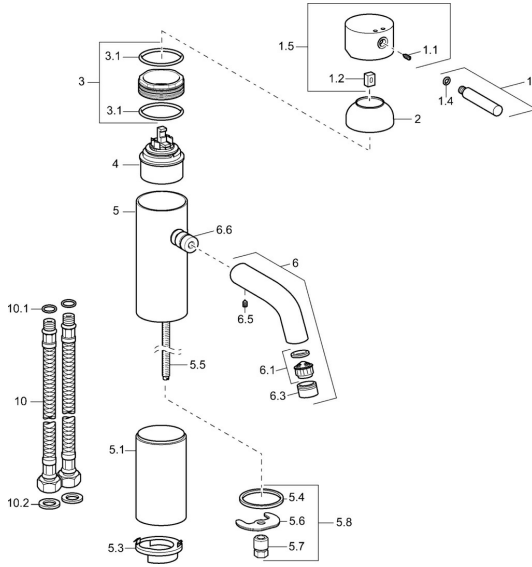

EAN: 4015474155664
static.hansa.com/51722211

Spare parts

SP51722211

	Name		Code
1	Lever, (-2009) Chrome Discontinued		59912466
1.1	Screw, M5x8, SW2.5		59904755
1.2	Bushing		59904778
1.4	O-ring, d 6x1		59912136
1.5	Cover Chrome Discontinued		59912465
2	Covering cap Chrome Discontinued		59912468
3	Eye screw, M50x1, SW45 Discontinued		59912469
3.1	O-ring, d 46x2		59912470
4	Cartridge, 4.8 eco		59904601
5.1	Raising socket, L=110 Chrome Discontinued		59913167
5.3	Disk Discontinued		59913164
5.4	Gasket, 37x48x3.5		59911422
5.5	Connection nipple, M8x1 Discontinued		59913165
5.6	Fixing plate		59904765
5.7	Screw, M8x1, SW13		59904766
5.8	Fixing set		59910749
6	Spout Discontinued		59912475
6.1	Aerator, M22/24 A		59902081
6.3	Aerator and key, M24x1, (2002-) Chrome		59912225
6.5	Pin, M5x6, SW2.6 Discontinued		59912477
6.6	Nipple Discontinued		59912478
10	Flexible pipe, L=590, G3/8-M10x1 Discontinued		59913166
10.1	O-ring, d 7.65x1.78		59902337
10.2	Gasket, 9.5x14.4x2		59912551
N.I.	Key for aerator, (2002-)		59912228