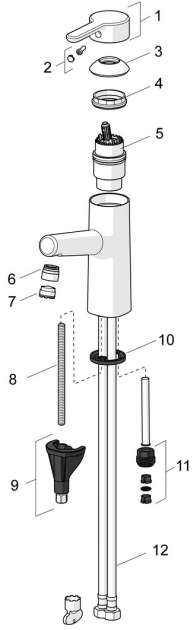

EAN: 4057304006319
static.hansa.com/51712283

Spare parts

SP51712283

	Name	Code
01	Lever Chrome	59914574
02	Symbol plug	59914573
03	Covering cap Chrome	59914649
04	Tightening nut, M42x1.5, SW 38	59914128
05	Cartridge, 4.0 Classic	59914129
06	Fitting ring for aerator Chrome	59914645
07	Aerator, M18.5x1, TJ	59913366
08	Fixing screw, M8x1, L=130	59914474
09	Fixing set	59914475
10	Bottom seal	59914591
11	Nipple Discontinued	59914133
12	Flexible pipe, L=475, G3/8-M10x1 LH Discontinued	59914468
N.I.	Hand shower holder Chrome	04430100
N.I.	Shower hose, L=1600 Satin	54120500
N.I.	Pop-up waste Chrome	59911441
N.I.	Pop-up operating rod Chrome	59913459
N.I.	Bidetta hand shower Chrome	59914162