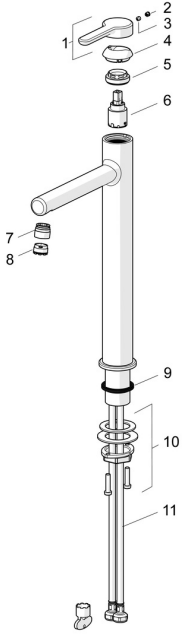

EAN: 4057304015120
static.hansa.com/51692293

Spare parts

SP51692293

	Name	Code
01	Lever Chrome Discontinued	59914637
02	Cover plug Chrome	59913762
03	Screw, M5x8, SW2.5	59904755
04	Covering cap Chrome Discontinued	59914638
05	Tightening nut, M32x1, SW24	59913958
06	Cartridge, 2.5	59913914
07	Fitting ring for aerator Chrome	59914645
08	Aerator, M18.5x1, TJ	59913366
09	Bottom seal	59914650
10	Fixing set	59913371
11	Flexible pipe, L=620, G3/8-M10x1	59914289